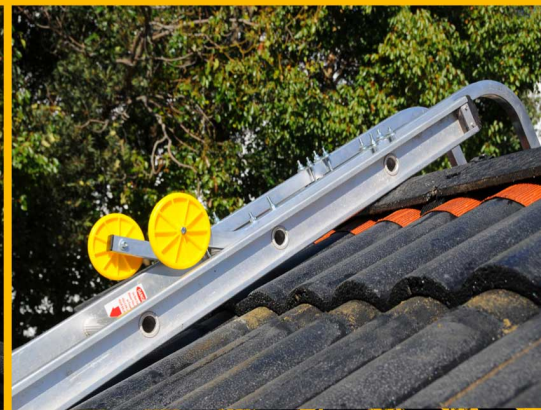

LADDER ROOF HOOKS

CLAMPS TO LADDER IN MINUTES

SUITS ALL
ROOF PITCHES

ROLLS UP
THE ROOF
WITH EASE

LIGHTWEIGHT
ALLOY
CONSTRUCTION

LARGE
SHATTERPROOF
WHEELS

🏠 Distributed by Evo Building Products ☎ 02 9666 1069
✉ info@evobuild.com.au 🌐 www.evobuild.com.au