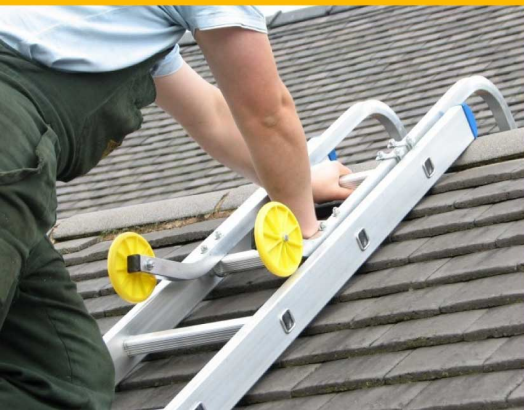

LADDER ROOF HOOKS

CLAMPS TO LADDER IN MINUTES

SUITS ALL
ROOF PITCHES

ROLLS UP
THE ROOF
WITH EASE

LIGHTWEIGHT
ALLOY
CONSTRUCTION

LARGE
SHATTERPROOF
WHEELS

🏠 Distributed by Evo Building Products ☎ 02 9666 1069
✉ info@evobuild.com.au 🌐 www.evobuild.com.au