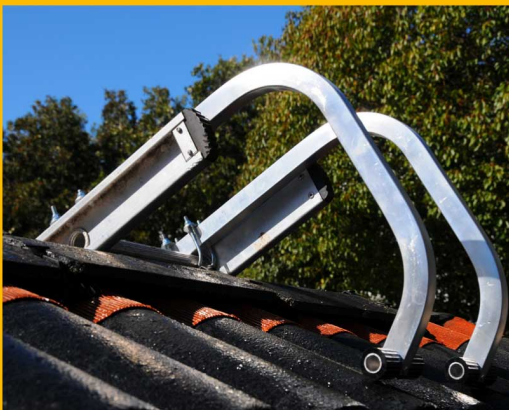

LADDER ROOF HOOKS

CLAMPS TO LADDER IN MINUTES

SUITS ALL
ROOF PITCHES

ROLLS UP
THE ROOF
WITH EASE

LIGHTWEIGHT
ALLOY
CONSTRUCTION

LARGE
SHATTERPROOF
WHEELS

🏠 Distributed by Evo Building Products ☎ 02 9666 1069
✉ info@evobuild.com.au 🌐 www.evobuild.com.au